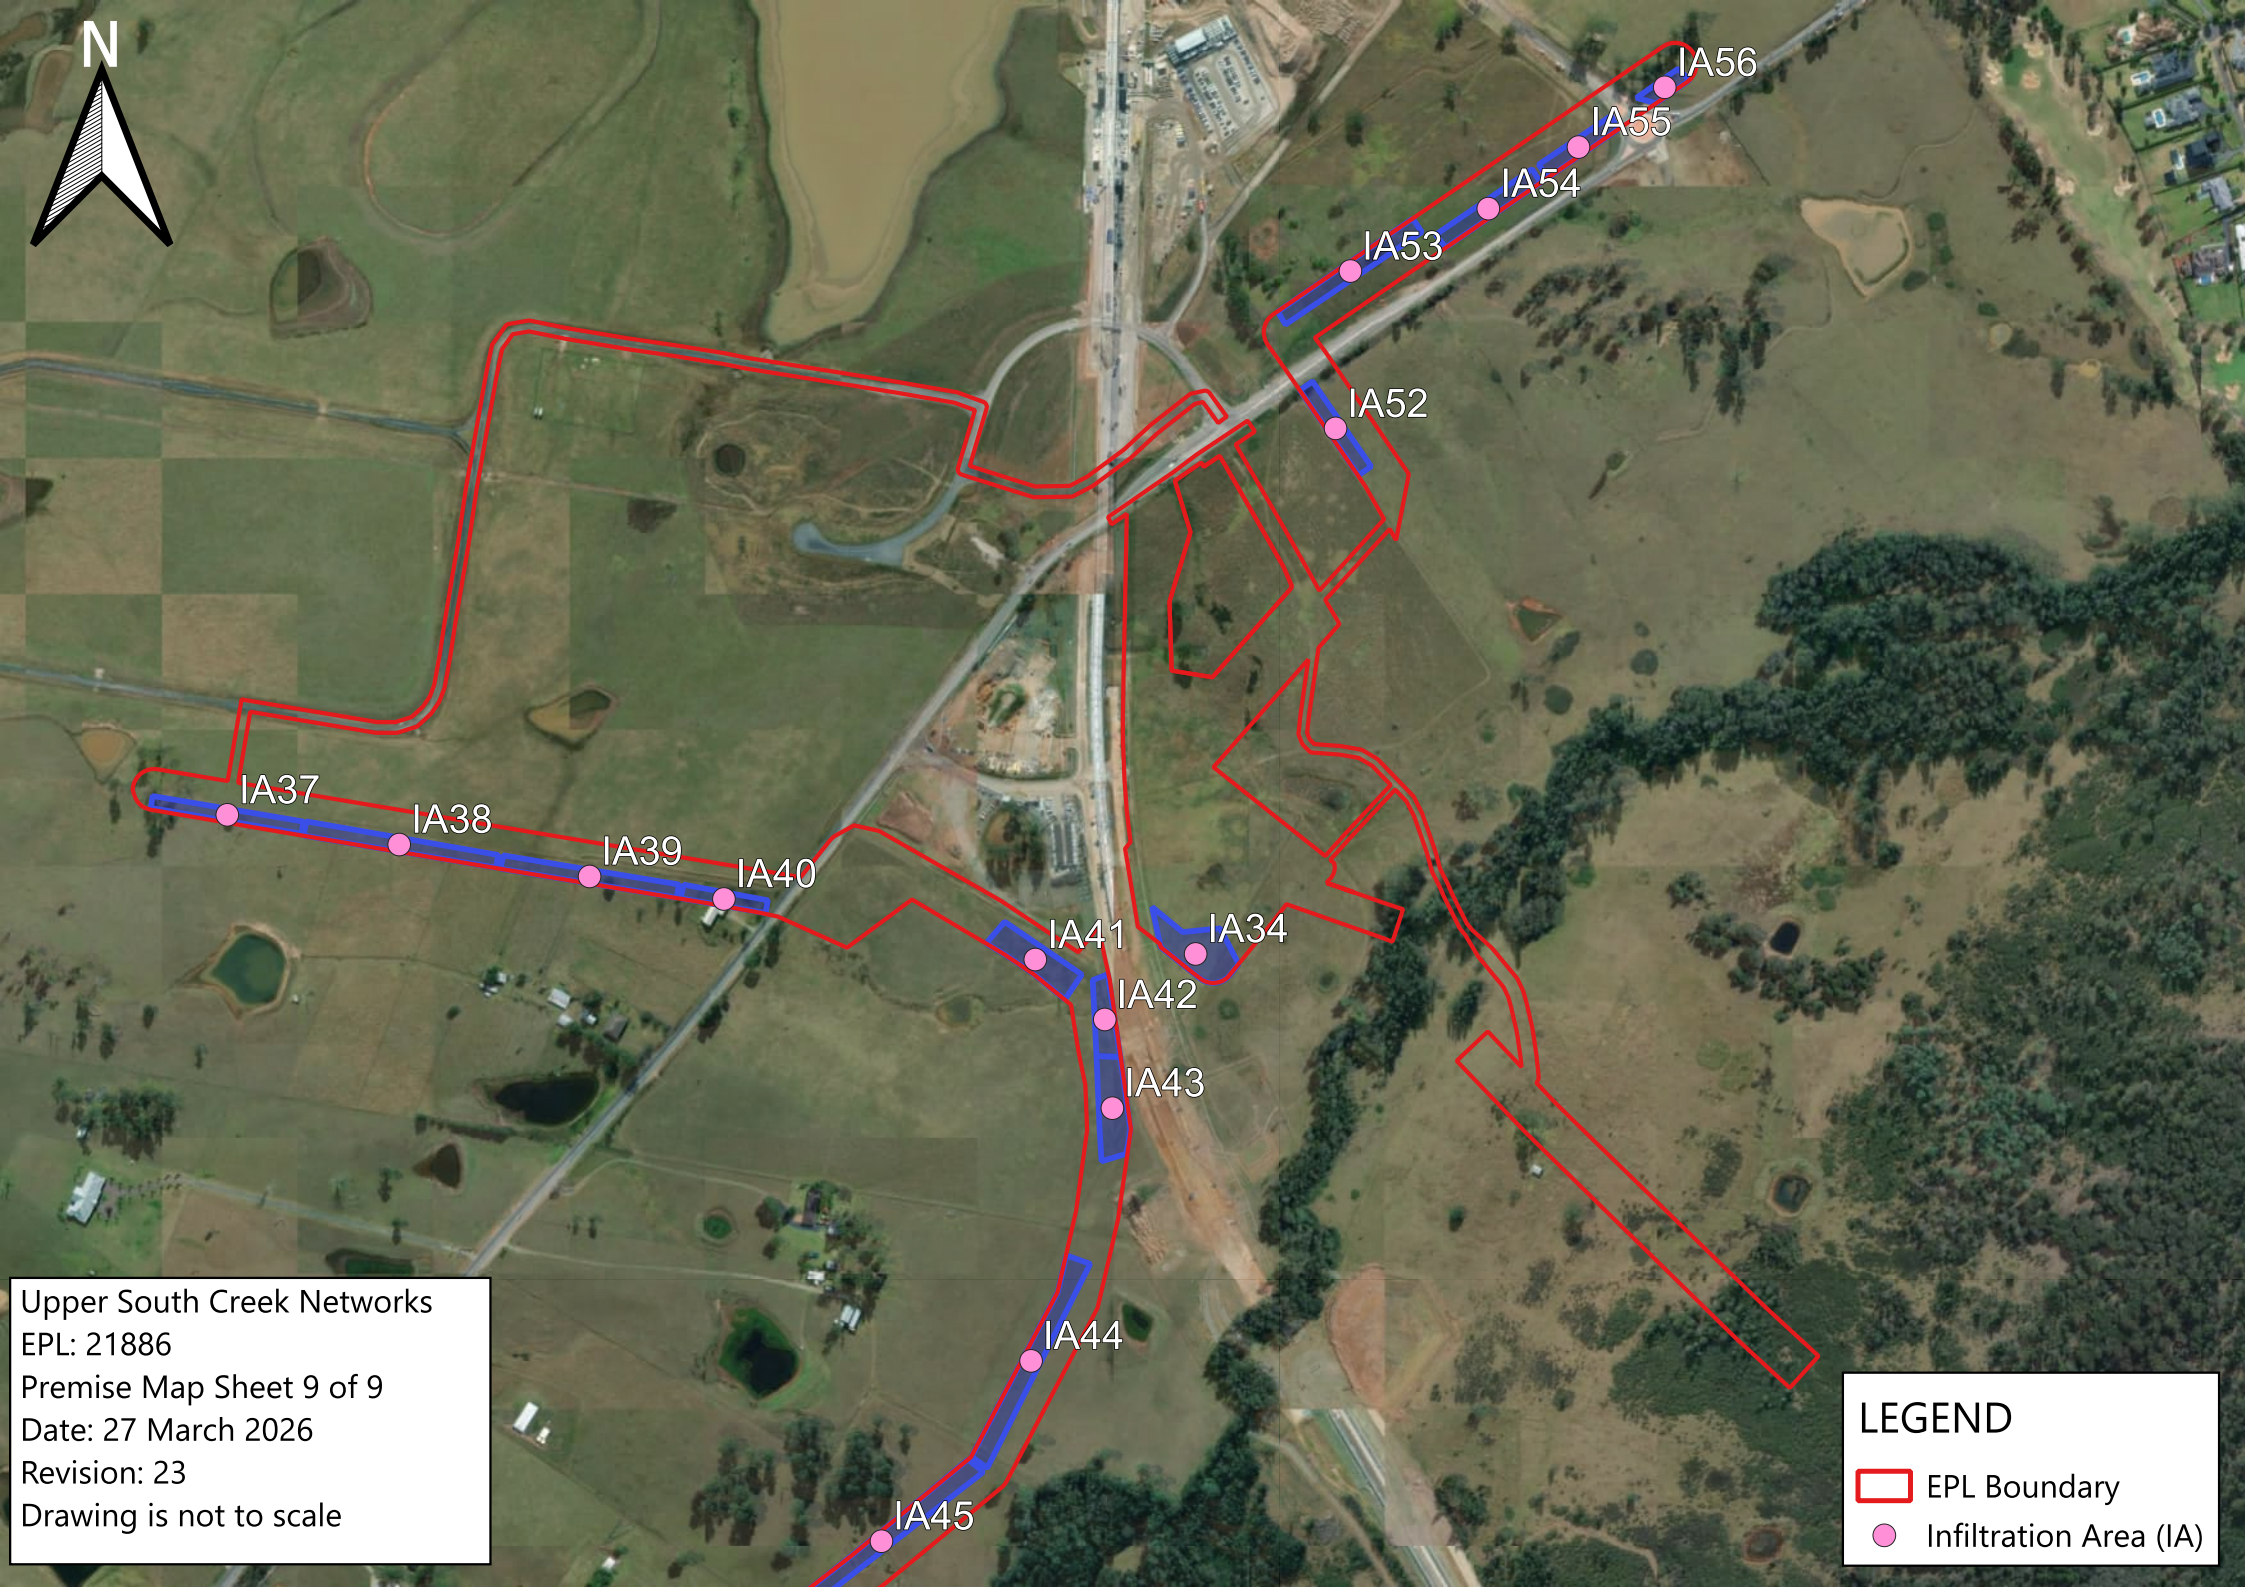

LEGEND

-  EPL Boundary
-  Infiltration Area (IA)

Upper South Creek Networks
EPL: 21886
Premise Map Sheet 6 of 9
Date: 27 March 2026
Revision: 23
Drawing is not to scale

LEGEND

-  EPL Boundary
-  Infiltration Area (IA)

IA36

IA62 IA61 IA71 IA60 IA72 IA59 IA67 IA70 IA68 IA69 IA63 IA64 IA65 IA66

Upper South Creek Networks
EPL: 21886
Premise Map Sheet 7 of 9
Date: 27 March 2026
Revision: 23
Drawing is not to scale

LEGEND

-  EPL Boundary
-  Infiltration Area (IA)

Upper South Creek Networks
EPL: 21886
Premise Map Sheet 8 of 9
Date: 27 March 2026
Revision: 23
Drawing is not to scale

LEGEND

-  EPL Boundary
-  Infiltration Area (IA)

Upper South Creek Networks
EPL: 21886
Premise Map Sheet 9 of 9
Date: 27 March 2026
Revision: 23
Drawing is not to scale

LEGEND

-  EPL Boundary
-  Infiltration Area (IA)