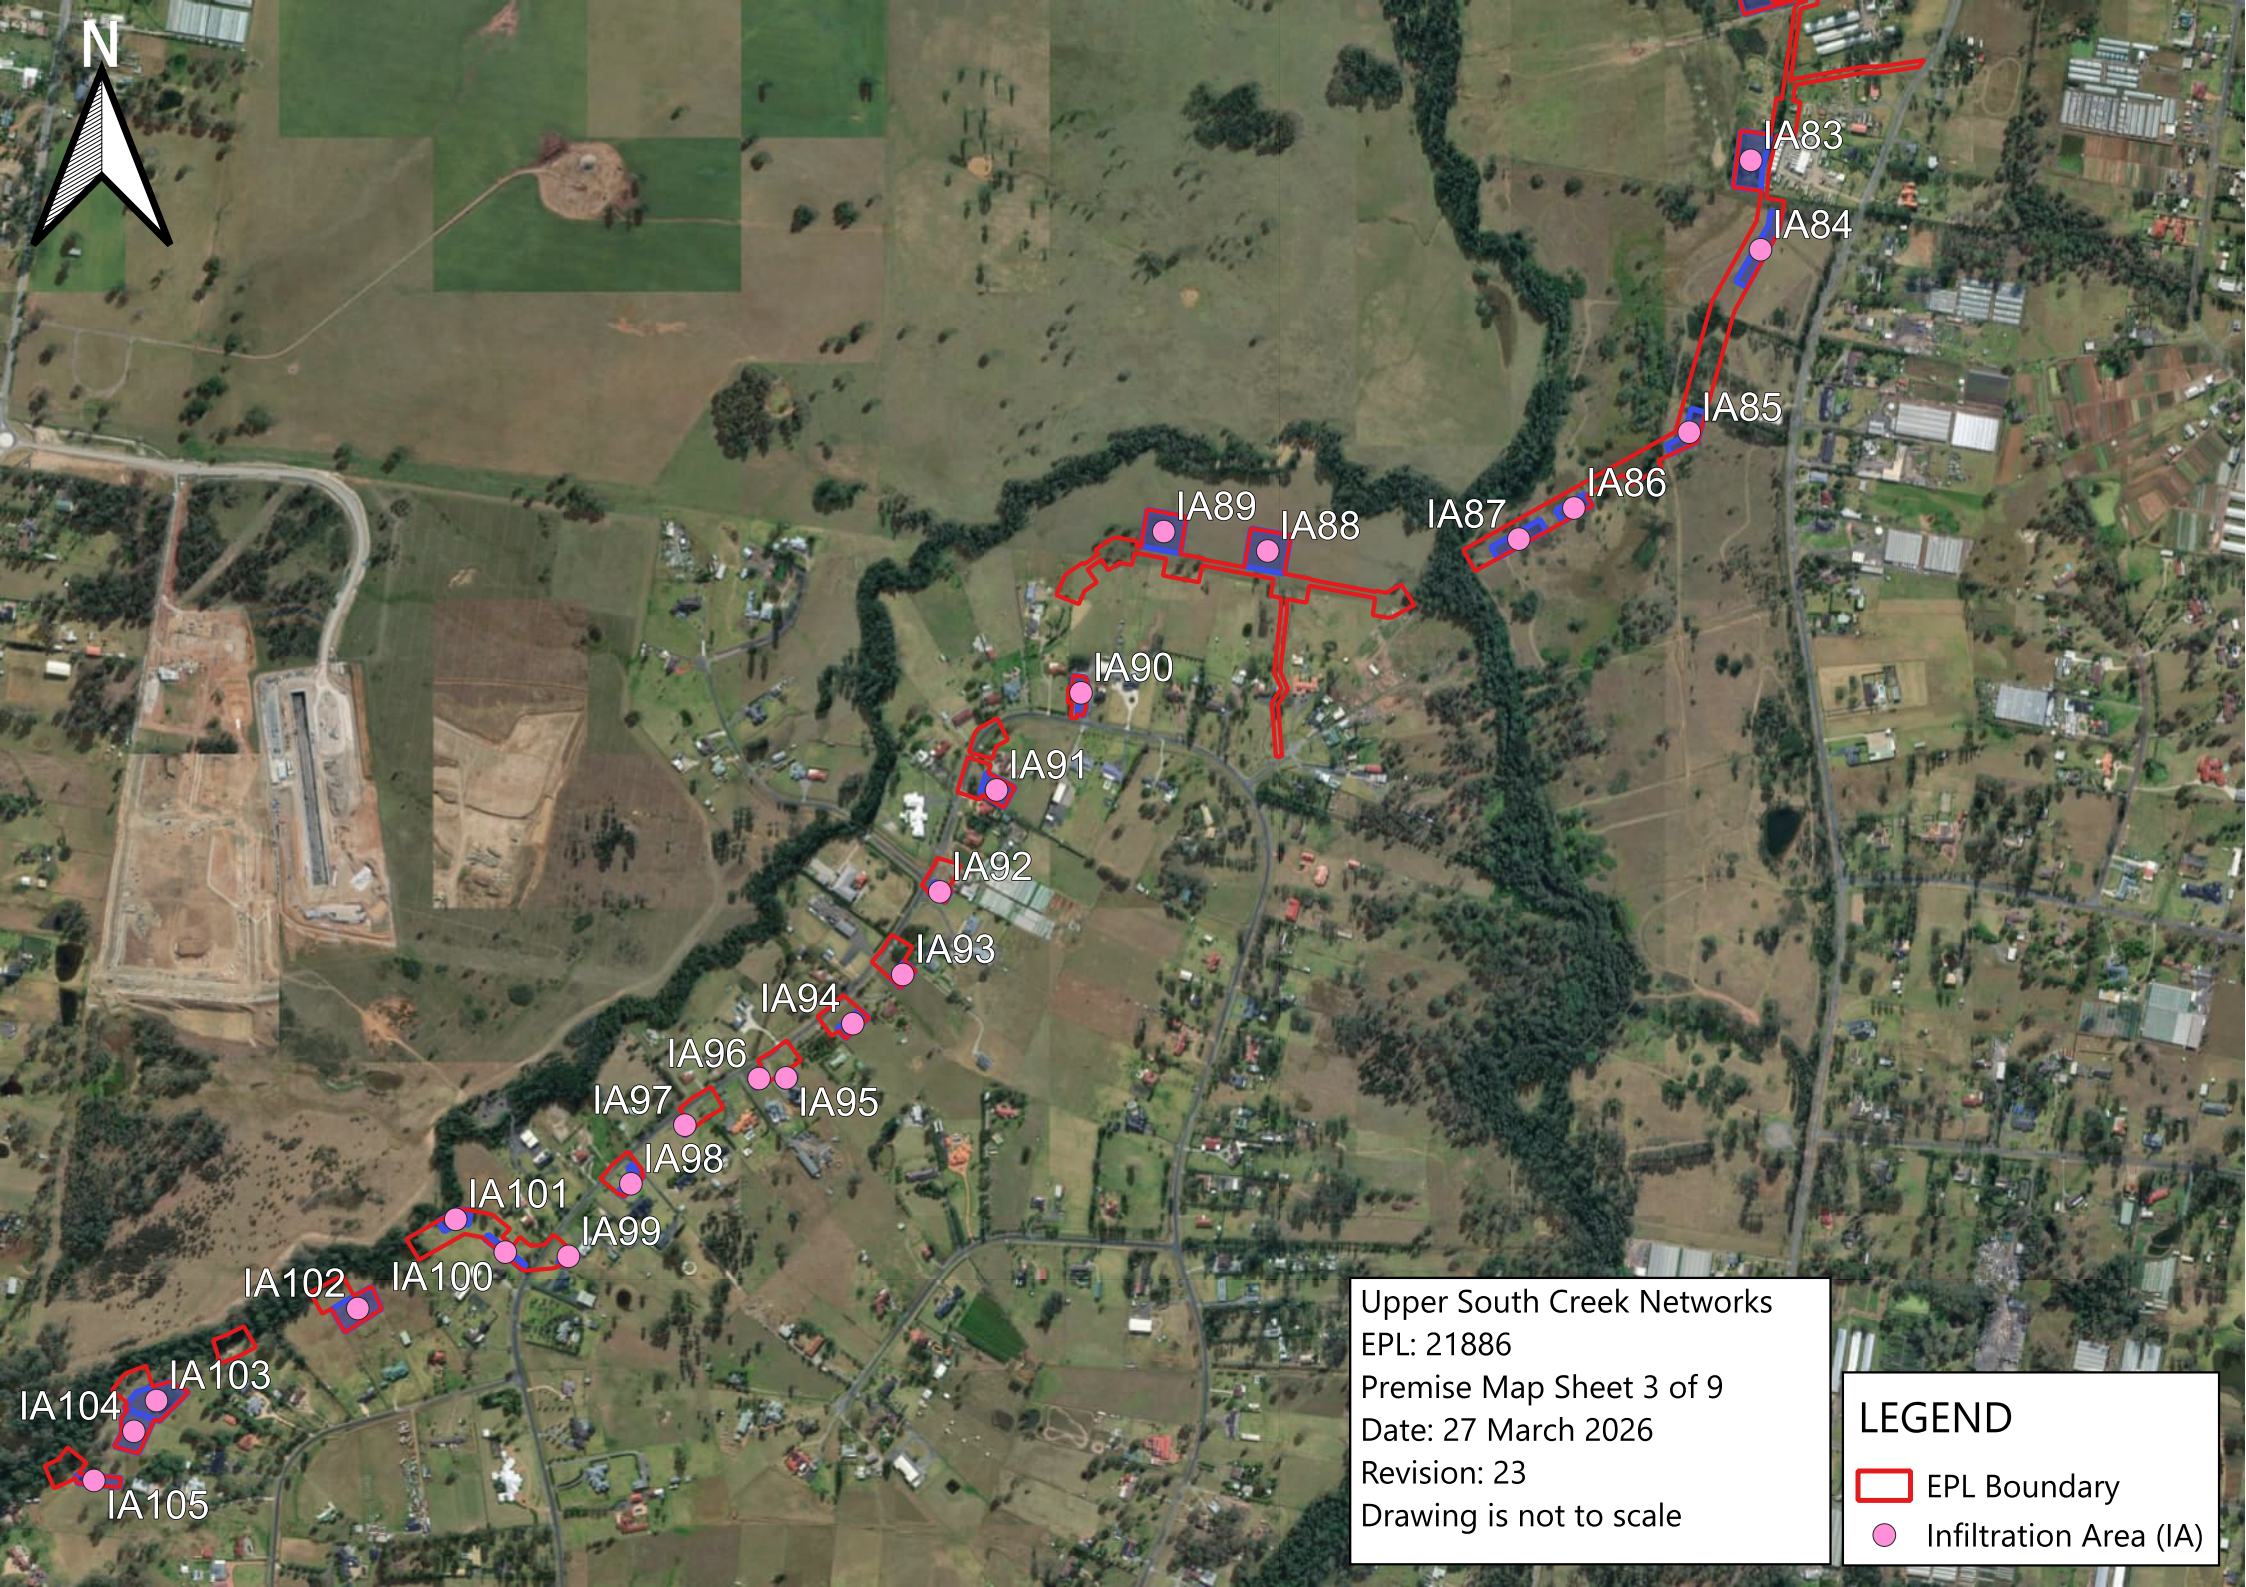

Upper South Creek Networks
EPL: 21886
Premise Map Sheet 1 of 9
Date: 27 March 2026
Revision: 23
Drawing is not to scale

Upper South Creek Networks
EPL: 21886
Premise Map Sheet 2 of 9
Date: 27 March 2026
Revision: 23
Drawing is not to scale

LEGEND

-  EPL Boundary
-  Infiltration Area (IA)

Upper South Creek Networks
EPL: 21886
Premise Map Sheet 3 of 9
Date: 27 March 2026
Revision: 23
Drawing is not to scale

LEGEND

-  EPL Boundary
-  Infiltration Area (IA)

IA81

IA82

Upper South Creek Networks
EPL: 21886
Premise Map Sheet 4 of 9
Date: 27 March 2026
Revision: 23
Drawing is not to scale

LEGEND

-  EPL Boundary
-  Infiltration Area (IA)

Upper South Creek Networks
EPL: 21886
Premise Map Sheet 5 of 9
Date: 27 March 2026
Revision: 23
Drawing is not to scale

LEGEND

-  EPL Boundary
-  Infiltration Area (IA)