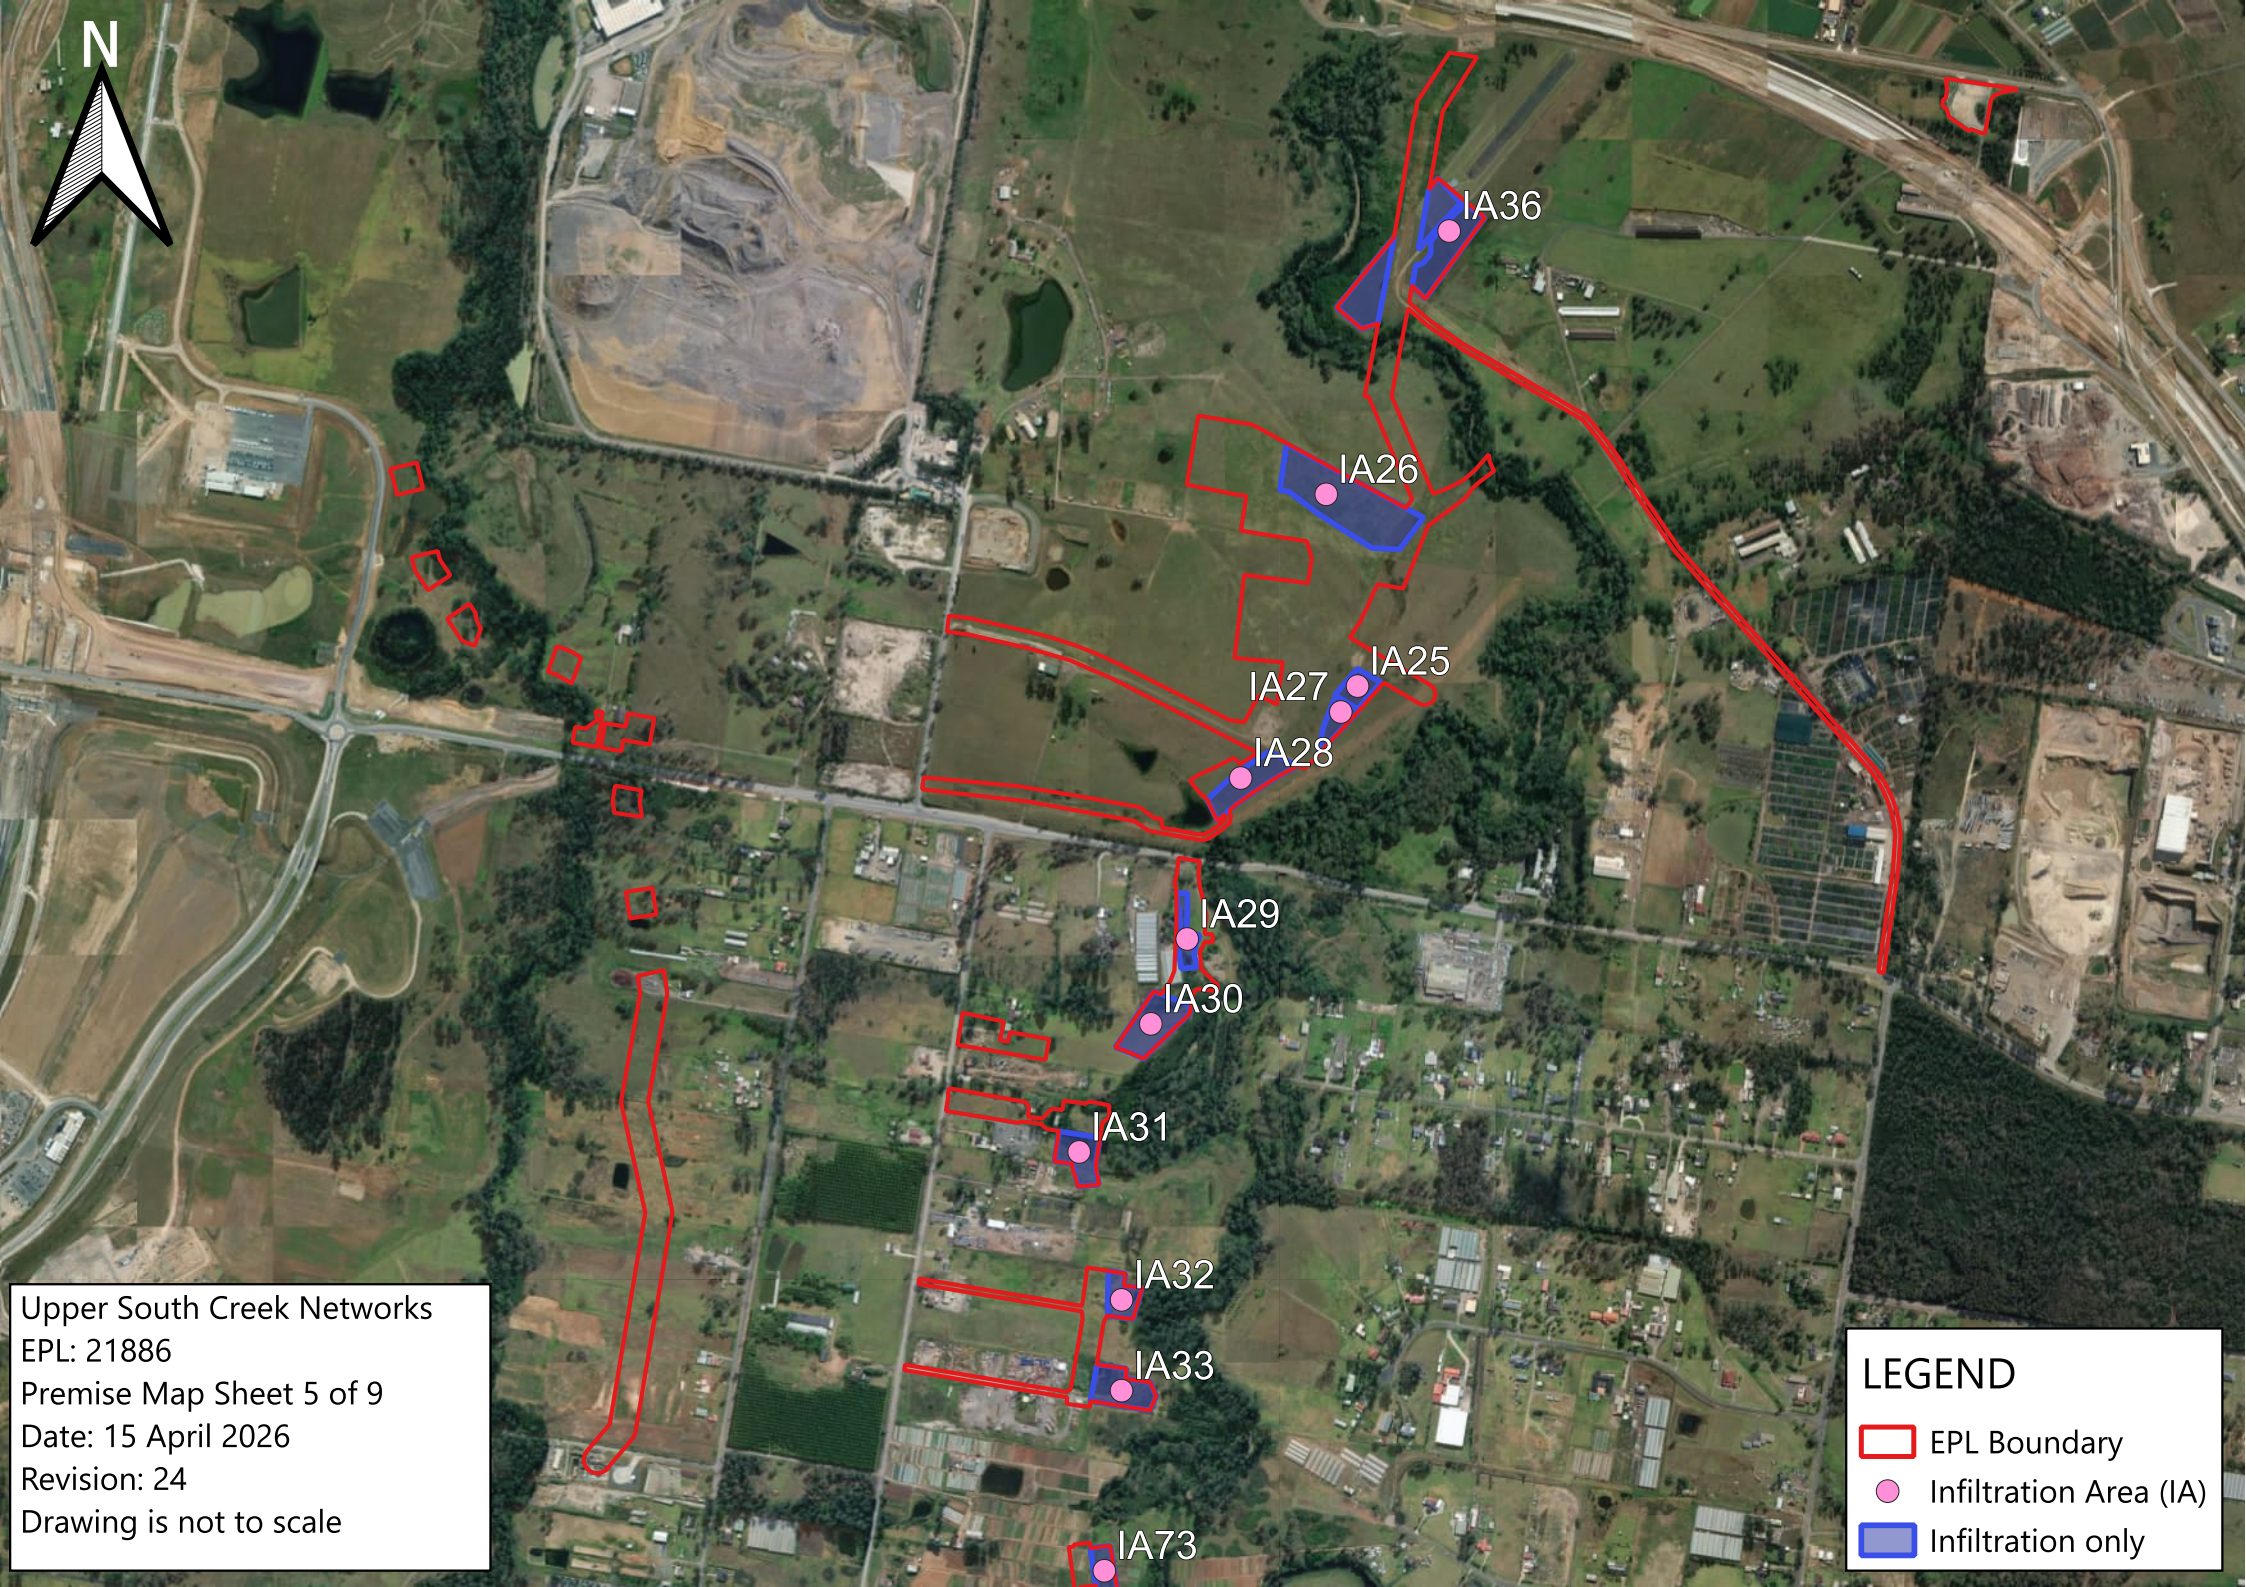

Upper South Creek Networks
EPL: 21886
Premise Map Sheet 5 of 9
Date: 15 April 2026
Revision: 24
Drawing is not to scale

LEGEND

- EPL Boundary
- Infiltration Area (IA)
- Infiltration only