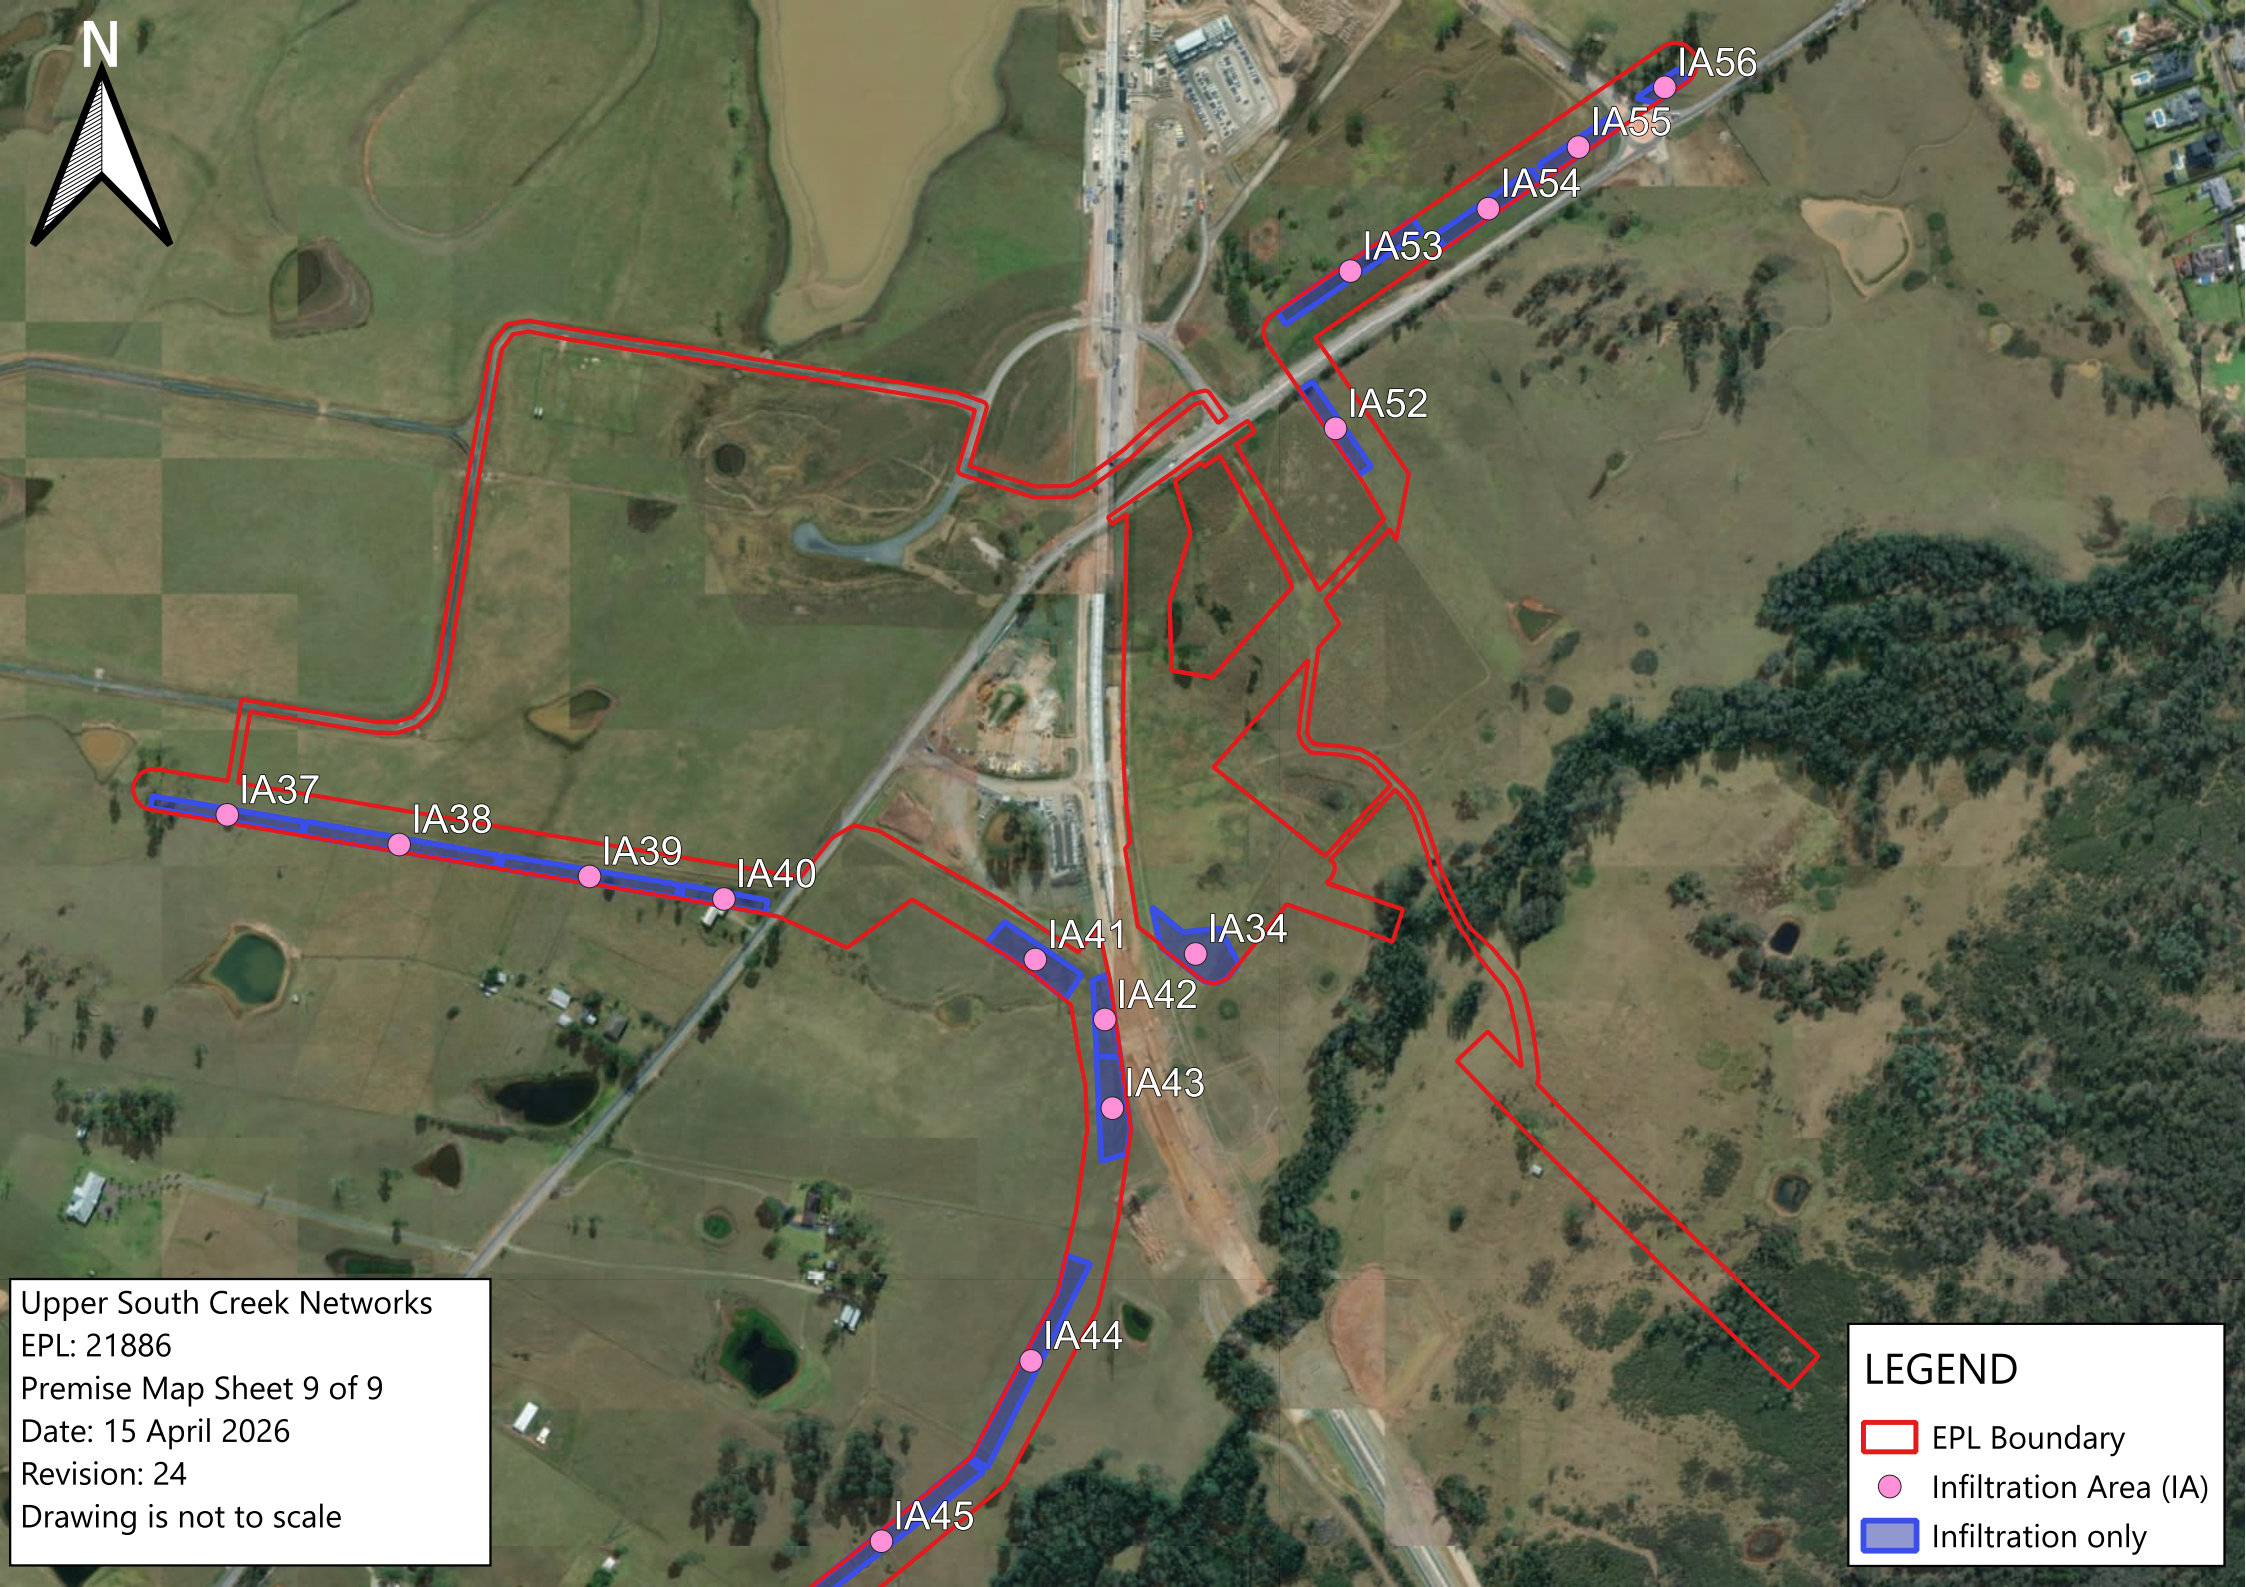

LEGEND

-  EPL Boundary
-  Infiltration Area (IA)
-  Infiltration only

IA62

IA61

IA71

IA60

IA67

IA70

IA68

IA59

IA72

IA58

IA57

IA51

IA50

IA49

IA48

IA47

IA46

IA45

Upper South Creek Networks
EPL: 21886
Premise Map Sheet 9 of 9
Date: 15 April 2026
Revision: 24
Drawing is not to scale

LEGEND

-  EPL Boundary
-  Infiltration Area (IA)
-  Infiltration only