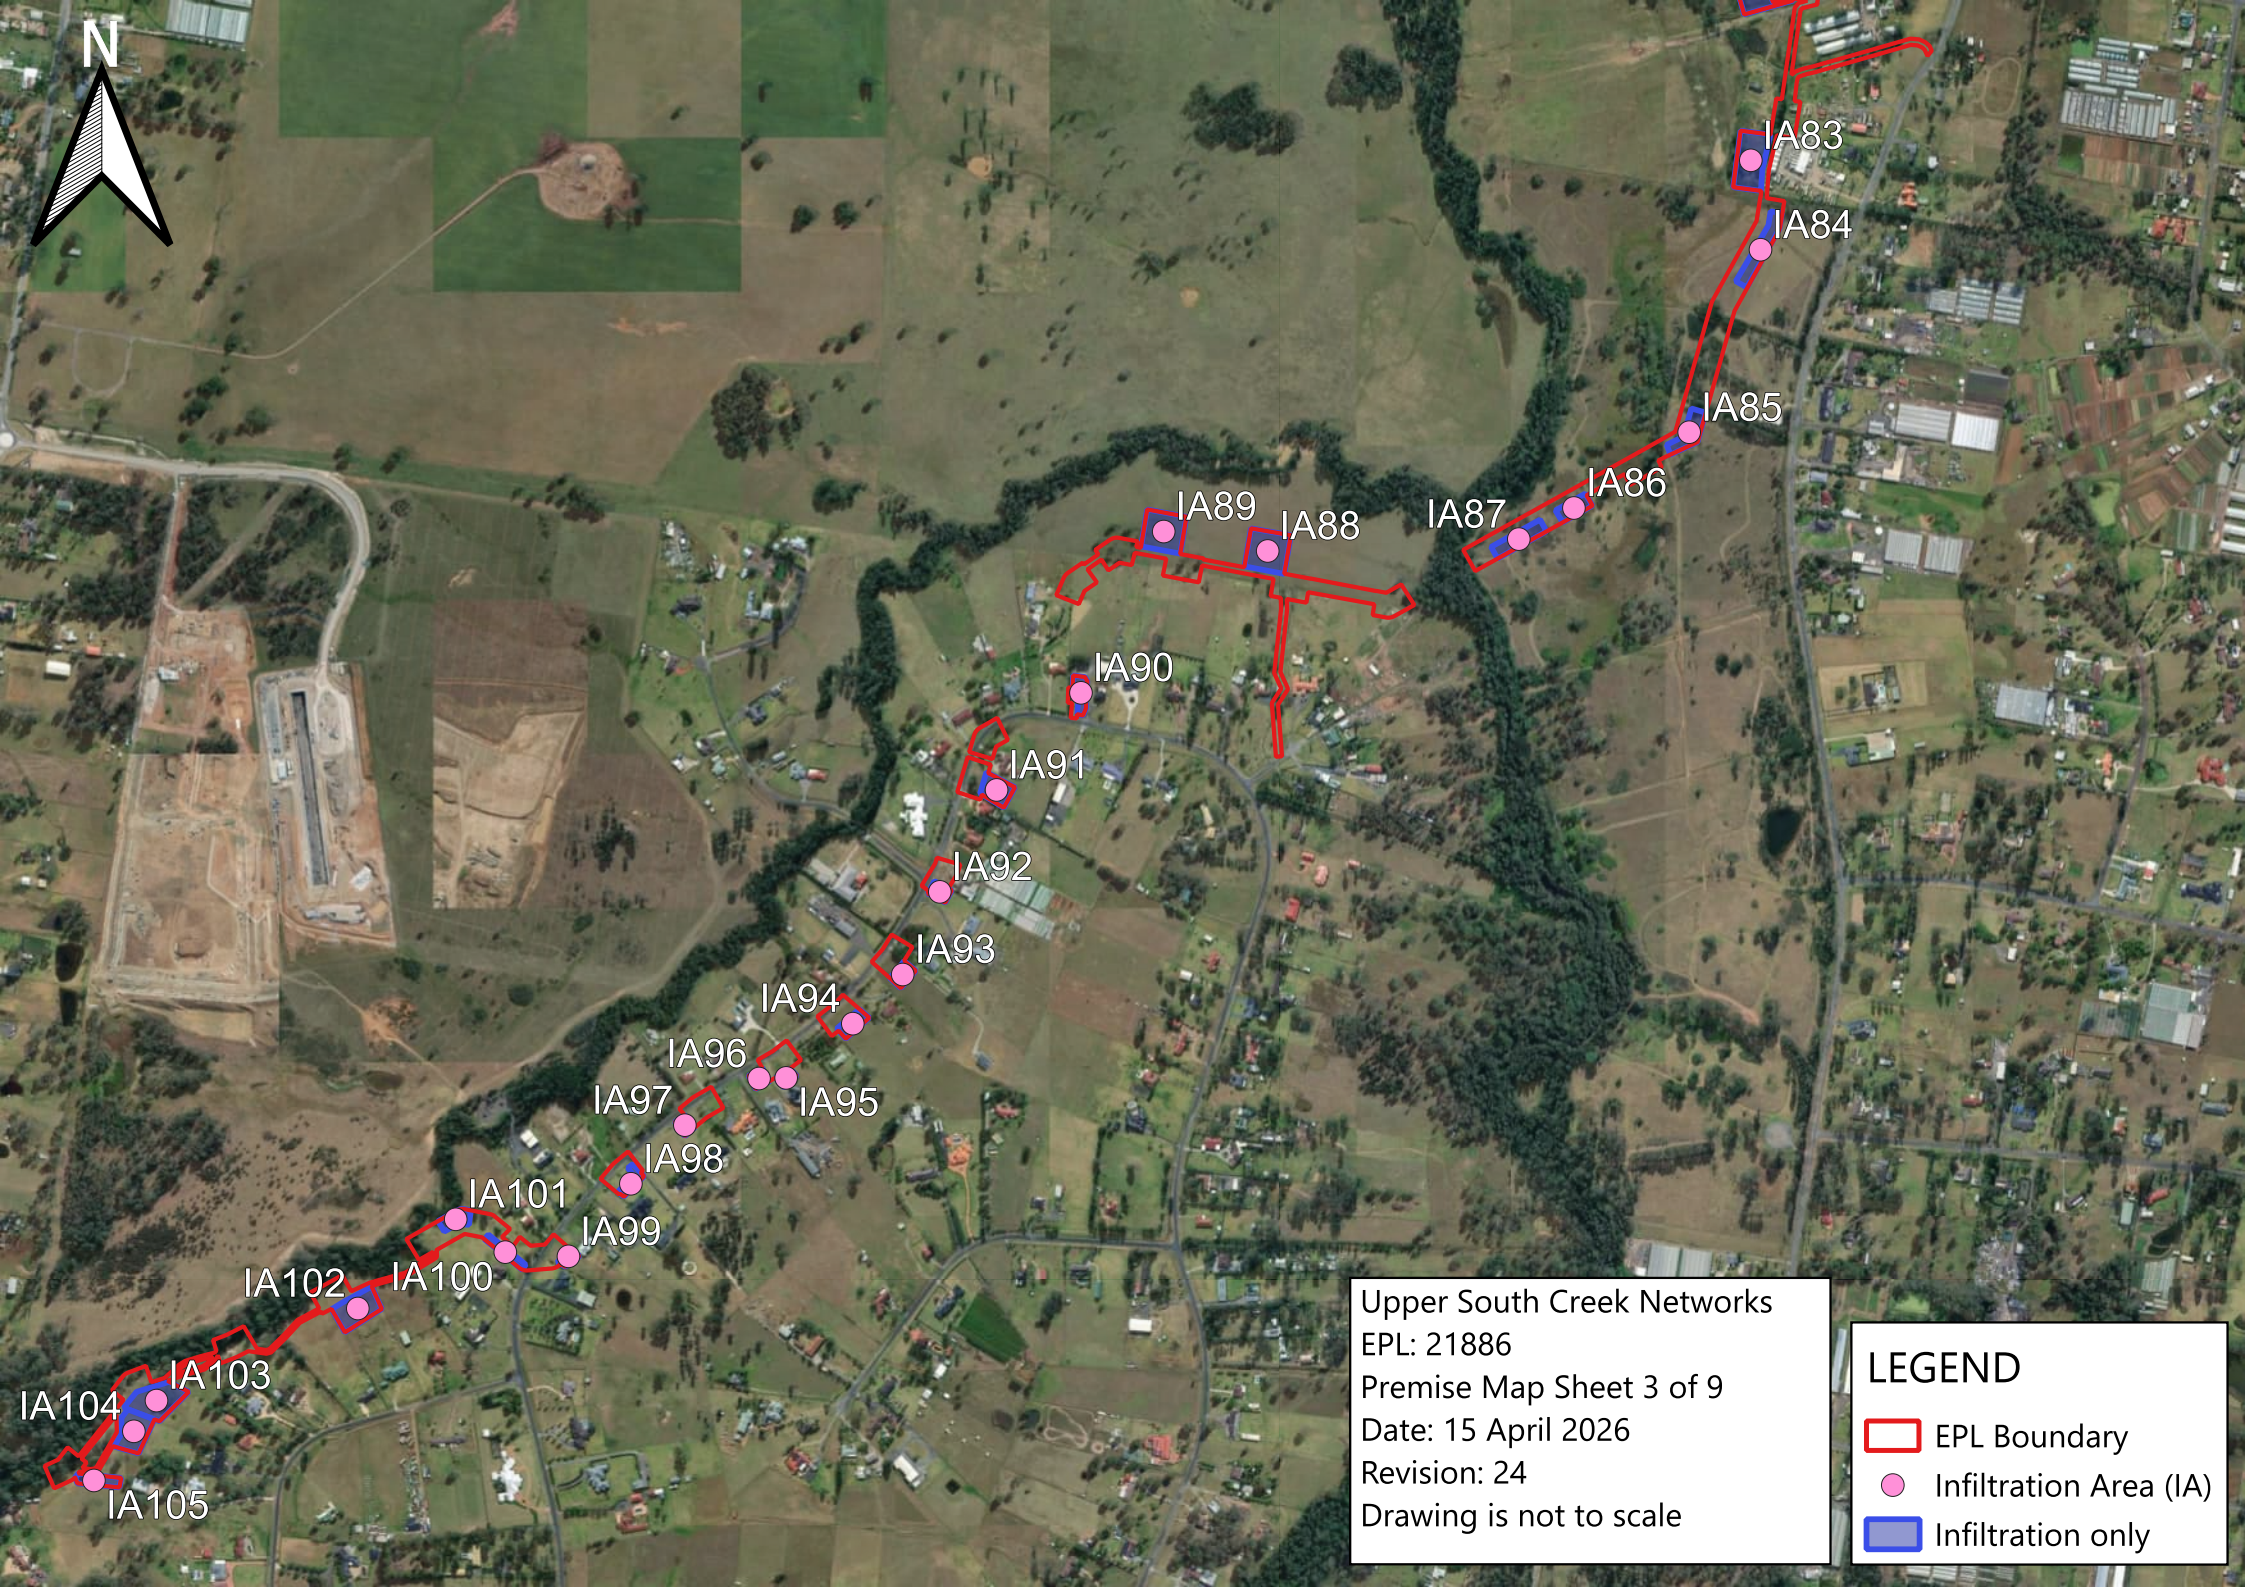

Upper South Creek Networks
EPL: 21886
Premise Map Sheet 3 of 9
Date: 15 April 2026
Revision: 24
Drawing is not to scale

LEGEND

- EPL Boundary
- Infiltration Area (IA)
- Infiltration only