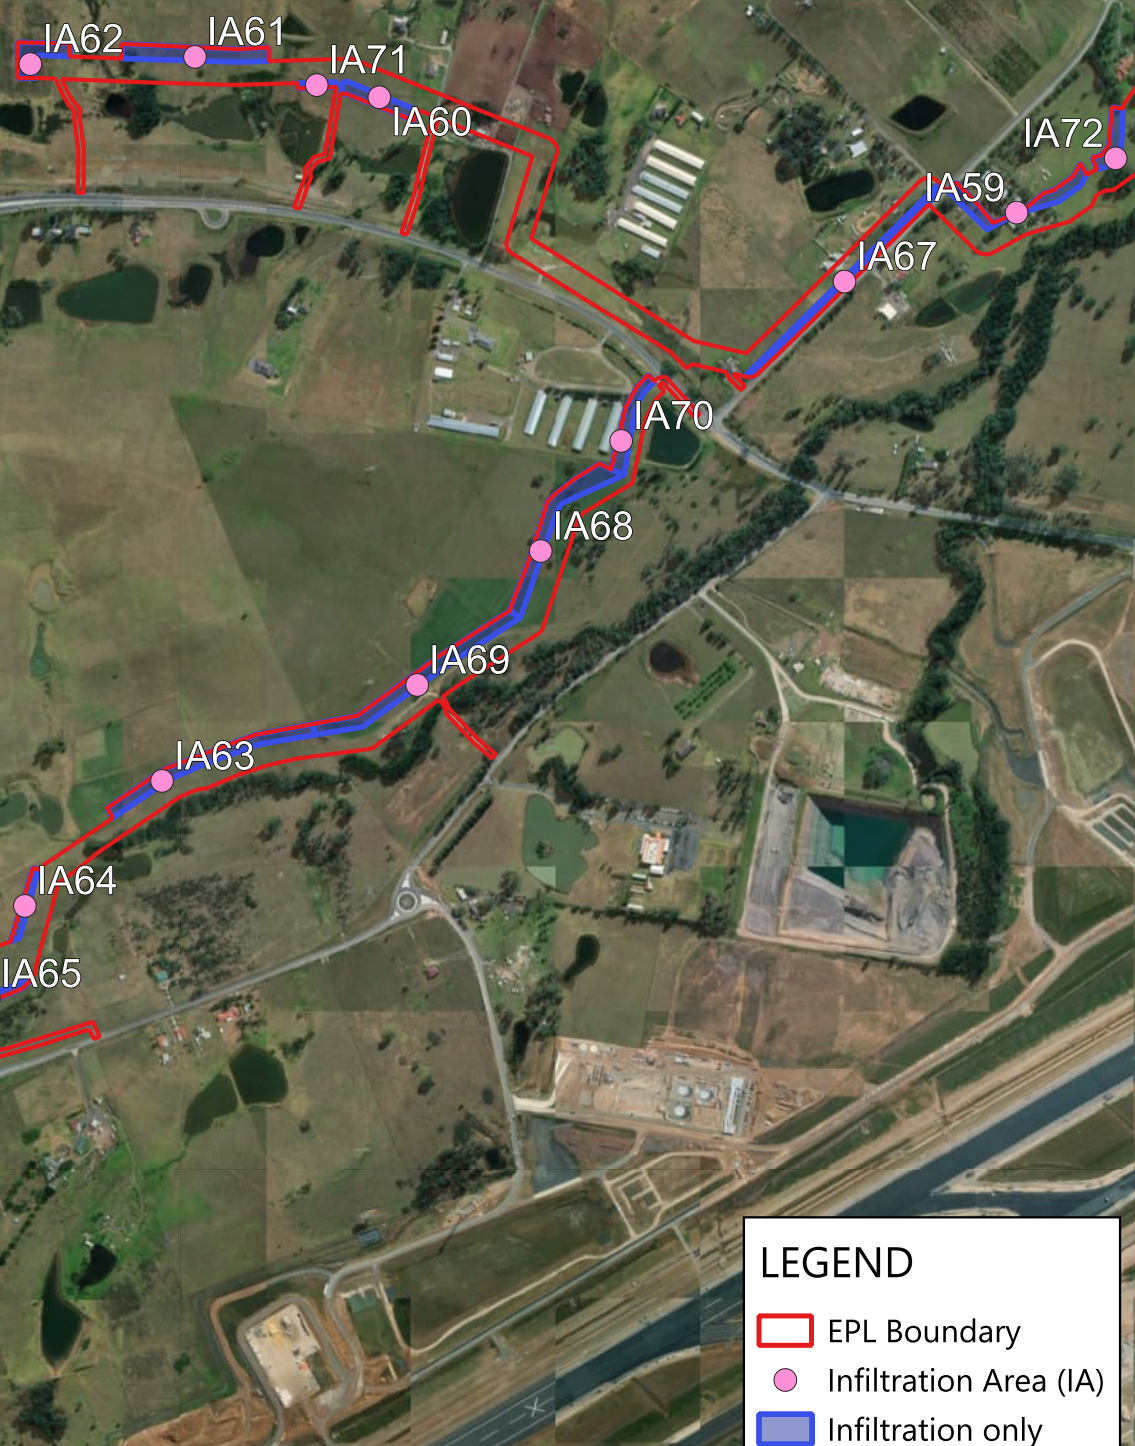

Upper South Creek Networks
EPL: 21886
Premise Map Sheet 7 of 9
Date: 15 April 2026
Revision: 24
Drawing is not to scale

LEGEND

- EPL Boundary
- Infiltration Area (IA)
- Infiltration only