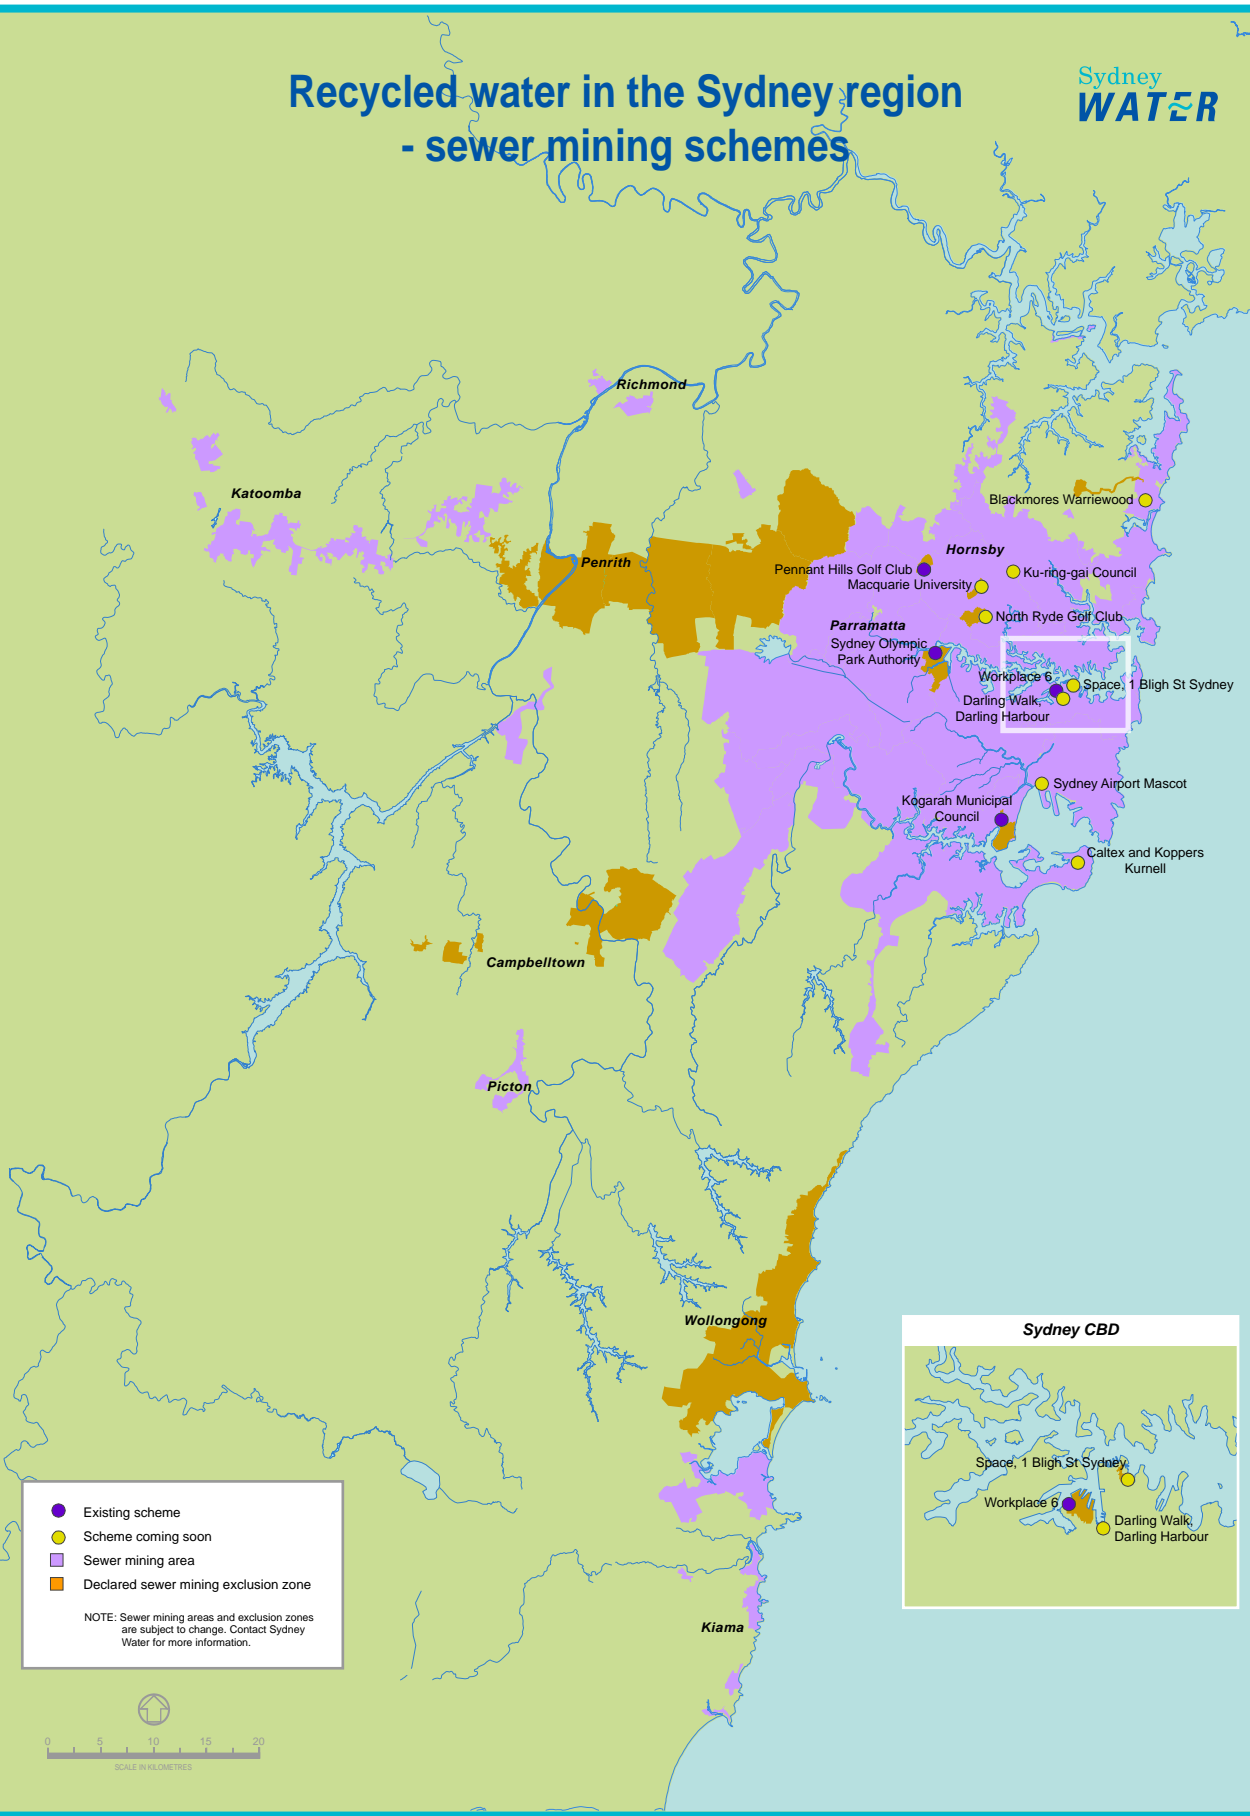

Recycled water in the Sydney region - sewer mining schemes

- Existing scheme
 - Scheme coming soon
 - Sewer mining area
 - Declared sewer mining exclusion zone
- NOTE: Sewer mining areas and exclusion zones are subject to change. Contact Sydney Water for more information.